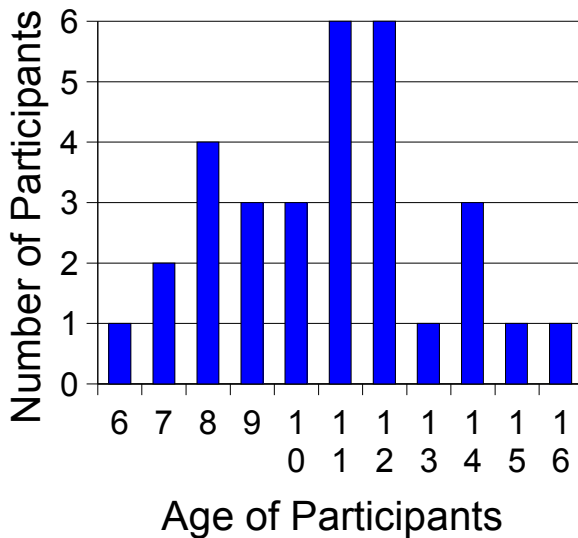

www.thebikeshop1.org youth in gear

558 Sterling Drive Bellingham, Washington 98226
Phone: (360) 758-2035 Email: thebikeshop1@gmail.com

Bike Shop riders work out their minds at a café mid-ride.

November 31 Participants
11 Girls 20 Boys

November riding continued to be strong with large turn-out for our Saturday morning rides. Shop hours are pared back for the dark season but bikes continue to be serviced. A visit to the **Railroad Museum** took place early in the month where the history of the iron horses fills in a portion of Bellingham's story. Special thanks go out to: **Whatcom Rotary North** as they made a donation that enables us to purchase two more 24" road bikes and much needed helmets; and **Fairhaven Bike & Ski** whose fundraiser will also aid in the purchase of helmets.