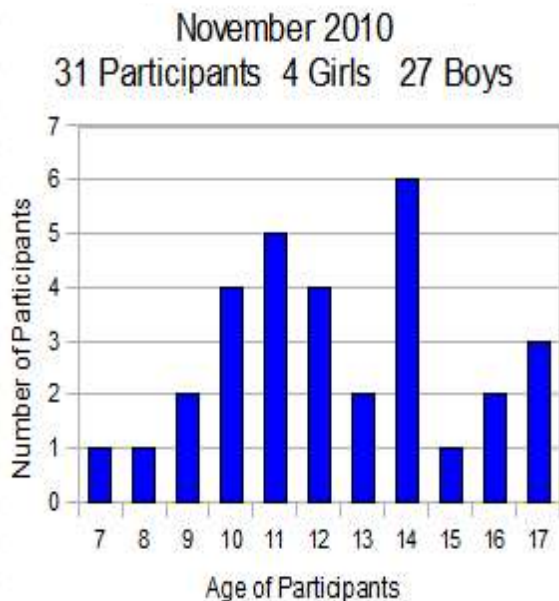

# www.thebikeshop1.org youth in gear

558 Sterling Drive Bellingham, Washington 98226  
Phone: (360) 758-2035 Email: thebikeshop1@gmail.com

**Ice tires...Ice in the water bottle...Ice cream?!**

November brought winter weather to Bellingham. Riders had been asking for weeks: “Are we really going to ride in the snow?” This past month the opportunity presented itself. And ride they did! The distances were shorter than usual but cold enough to freeze the water in our bottles. When the teens made an icy foray downtown, what did they want – some nice hot cocoa? No, ice cream! Well, it's hard to pass up Mallard's. Our Intermediate group has been making the climb up the Sehome Arboretum -- no one walks! And while our number of girls hit a low this month, they all rode. Winter: **bring it on!**