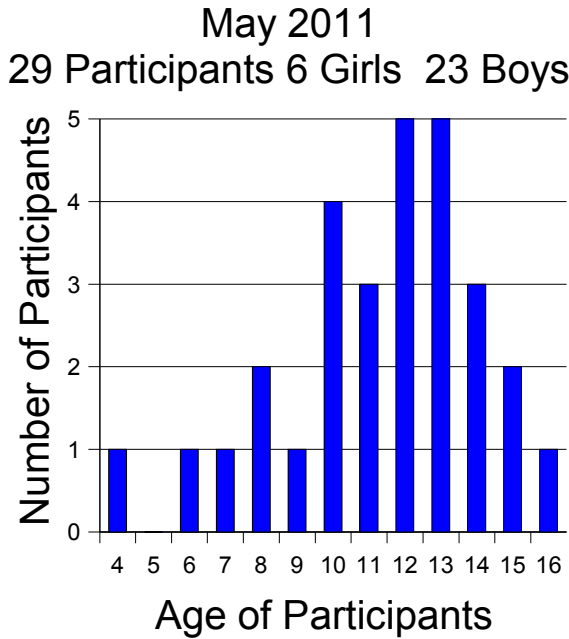

www.thebikeshop1.org
youth in gear
558 Sterling Drive Bellingham, Washington 98226
Phone: (360) 758-2035 Email: thebikeshop1@gmail.com

Gaining a sense of scale, riders size up a locomotive along Roeder.

A slight up-tick in participation shows the beginning of the seasonal return to the Shop as well as the addition of a few new faces. School's out later this month and if it's anything like last year, that will shake loose a lot of cycling enthusiasm. The bell curve to the left shows that middle schoolers are leading the trend: venturing out, working on their bikes, a little more eager and equipped with a little more independence, they are the catalyst that carries the enthusiasm home to siblings older and younger alike. And the weather... let's just keep our fingers crossed!