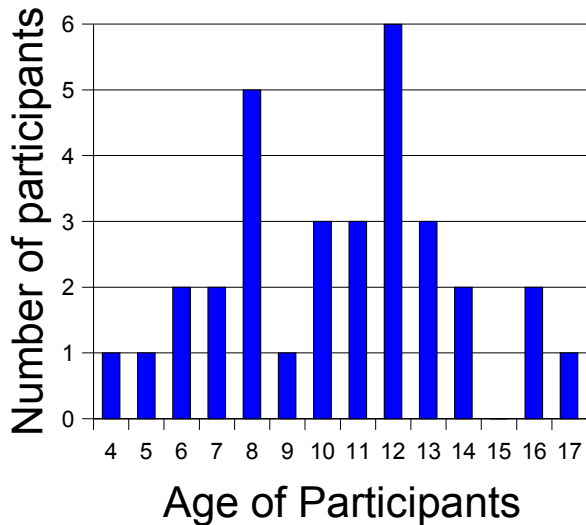

www.thebikeshop1.org
youth in gear

558 Sterling Drive Bellingham, Washington 98226
Phone: (360) 758-2035 Email: thebikeshop1@gmail.com

Moving up to a bike with multiple gears!

June 2011

32 Participants 10 Girls 22 Boys

Bellingham is hands-down the healthiest community in which I've worked with kids and bikes. I've been surprised at the low number of bike thefts experienced by our participants. Because the kids of this northside neighborhood have held onto their bikes we have been able to open the Shop to children and youth county-wide for whom it would otherwise be difficult to obtain or maintain a bike. Trading back last year's bikes for something a little bigger, a little newer, a little faster has become the main interest of our regulars some of whom come in every week if not every day!