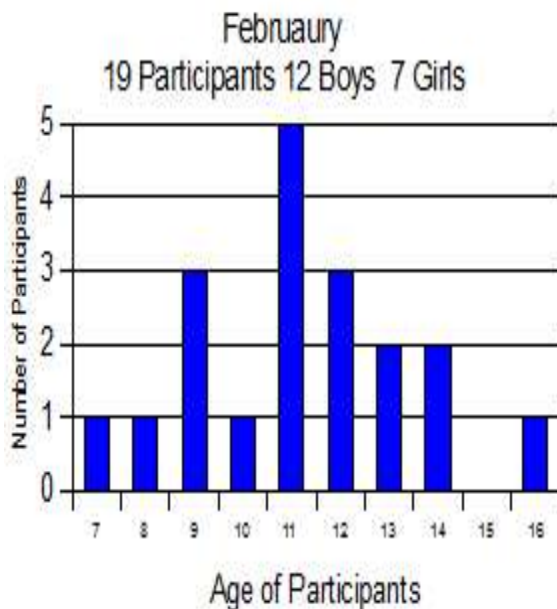

Record-setting cold did not stop our riders this past month. The unheated Shop closed during many of the weekdays but every weekend rides went out and into the Greater Bellingham area. (Even when we had to thaw the ice out of frozen water bottles before a ride!) Chess has excited the minds of our Younger Riders who are picking up the game quickly. The same decision-making that Chess demands helps to make better riders who are thoughtful and analytical rather than impulsive and emotional. We are all looking forward to warmer weather but in the meantime we make due with what we get and enjoy the ride!