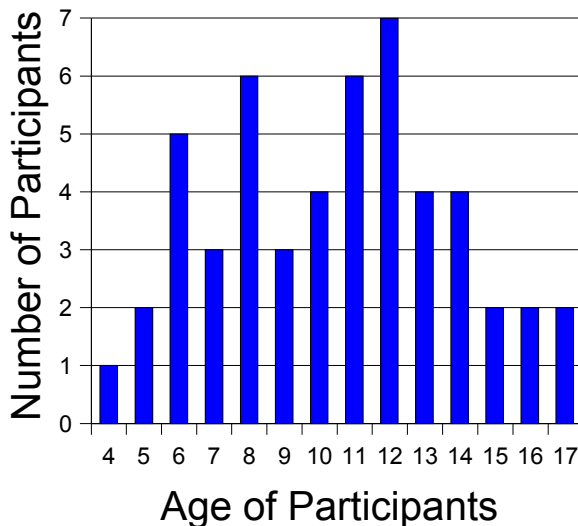

www.the bike shop1.org youth in gear

558 Sterling Drive Bellingham, Washington 98226
Phone: (360) 758-2035 Email: thebikeshop1@gmail.com

Repairs occur daily at the Shop and often none-too-soon!

August 2011 51 Participants 14 Girls 37 Boys

On a recent Saturday morning ride, the Younger Riders stopped into the Mindport Museum in downtown Bellingham. One avid participant stopped just past the entrance and stared in amazement at a complicated machine that she had never seen before. Experimenting, she learned how it worked: how to move the various levers that made the contraption function. Captivated, she kept returning to this one amazing device. While other children were drawn by more colorful displays, this child recognized that here was something truly wonderful: a machine that she could manipulate to reveal her thoughts to others, *a typewriter!* -- like a bike, magically mechanical.