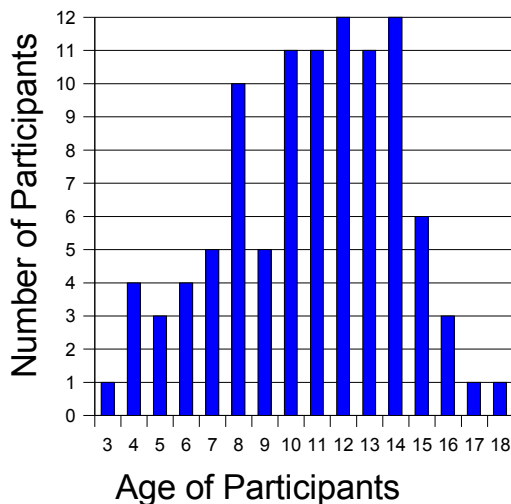

THE BIKE SHOP

PORTLAND, MAINE

P.O. Box 10625 04104

Phone & Fax # (207) 766-5920

November 2007

E-mail thebikeshop1@yahoo.com

An Older Rider serves as guide for the Younger Group.

100 Participants 23 Girls 77 Boys

That Older Rider above ^ is none other than the reigning Hillclimb champion, David who shaved the record time down to a very skinny 00:23! Next to him is the "5 to 8 year old" champion, Machar who set the standard among his age mates with a never before achieved (at this tender age) 00:46. November has cooled the air but not the enthusiasm among our Younger Riders. Big tires, balaclavas and neoprene gloves (which make your hands smell just like your feet) were broken out and will be weekly attire for the next few months.